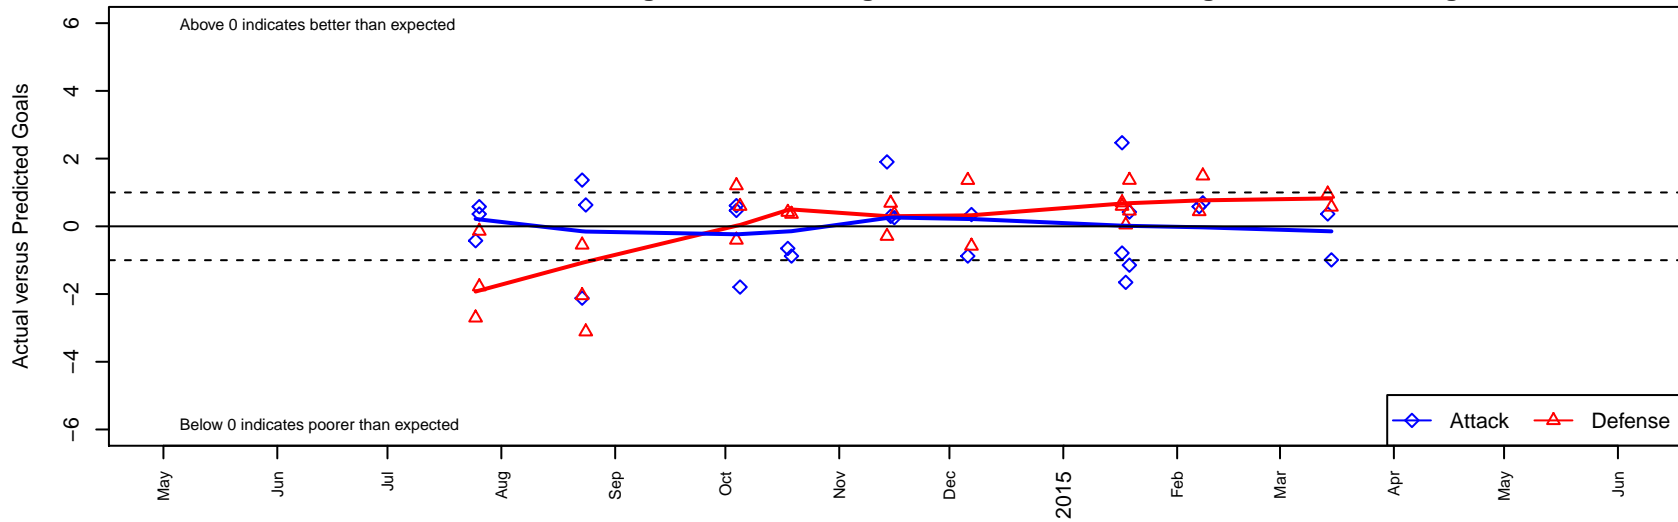

# Crossfire OR United ECNL G00

, OR  
 G00 total strength=1617  
 attack=16.05 defense=18

alt names used:  
 Crossfire United ECNL U14  
 CROSSFIRE OREGON UNITED ECNL  
 Crossfire United G00 ECNL

Venues played:  
 2014 Oswego Nike Cup Gold U15  
 2014 NWCL U14  
 2014 ECNL U14  
 2014 PacNW Winter Classic Premier U14

**Crossfire OR United ECNL G00**  
 Dots are actual minus expected GF (blue circles) and GA (red triangles).  
 Blue line is smoothed change in attack strength. Red is smoothed change in defense strength.

**attack and defense variance (black dot)  
relative to other teams  
and top 10 in region**

**attack and defense rating  
relative to others at age  
and all opponents in last 13 months**

**attack and defense rating  
relative to others at age  
and all opponents in last 13 months**

**Performance relative to 13 month average**

**Performance relative to 13 month average**

Distribution of opponents  
 Red = Lose zone, Blue = Win zone, Green = Even  
 Black line separates win/lose zones