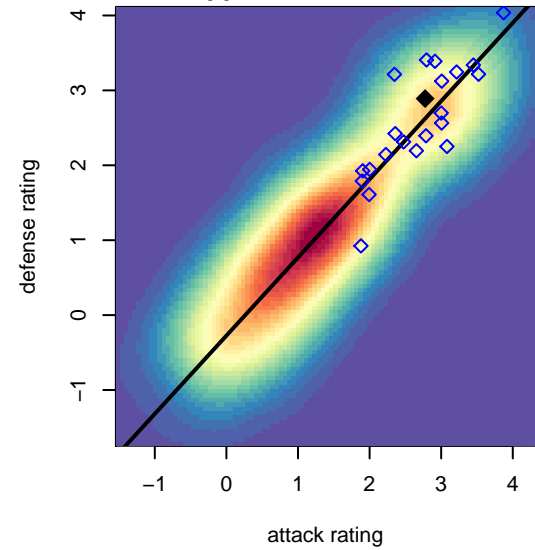

**Crossfire OR United ECNL G00**  
 Dots are actual minus expected GF (blue circles) and GA (red triangles).  
 Blue line is smoothed change in attack strength. Red is smoothed change in defense strength.

**attack and defense variance (black dot)  
relative to other teams  
and top 10 in region**

**attack and defense rating  
relative to others at age  
and all opponents in last 13 months**

**attack and defense rating  
relative to others at age  
and all opponents in last 13 months**

**Performance relative to 13 month average**

**Performance relative to 13 month average**

Distribution of opponents  
 Red = Lose zone, Blue = Win zone, Green = Even  
 Black line separates win/lose zones