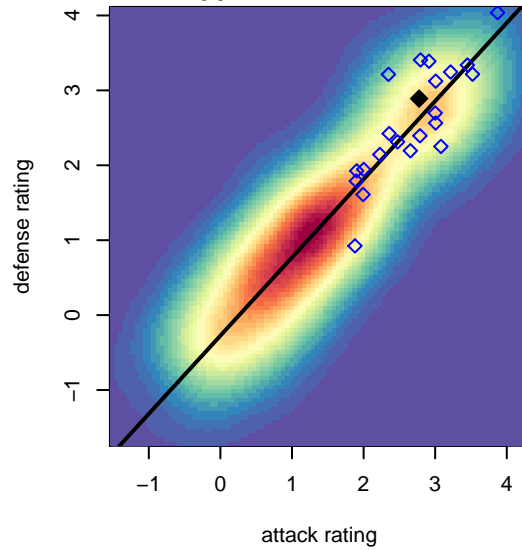

# Crossfire OR United ECNL G00

, OR  
 G00 total strength=1617  
 attack=16.05 defense=18

alt names used:  
 Crossfire United ECNL U14  
 CROSSFIRE OREGON UNITED ECNL  
 Crossfire United G00 ECNL

Venues played:  
 2014 Oswego Nike Cup Gold U15  
 2014 NWCL U14  
 2014 ECNL U14  
 2014 PacNW Winter Classic Premier U14

**Crossfire OR United ECNL G00**  
 Dots are actual minus expected GF (blue circles) and GA (red triangles).  
 Blue line is smoothed change in attack strength. Red is smoothed change in defense strength.

**attack and defense variance (black dot)  
relative to other teams  
and top 10 in region**

**attack and defense rating  
relative to others at age  
and all opponents in last 13 months**

**attack and defense rating  
relative to others at age  
and all opponents in last 13 months**