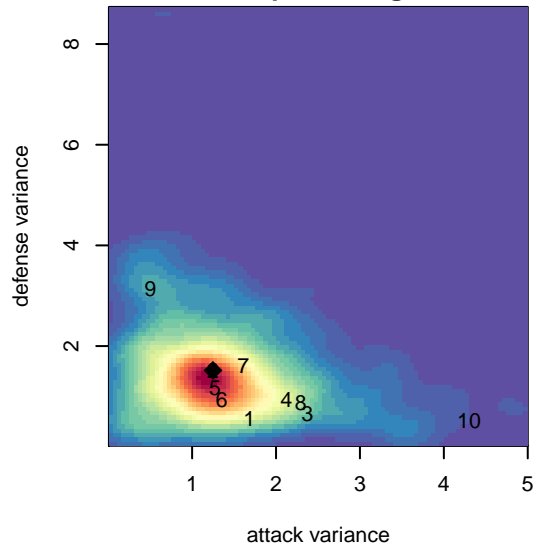

# Crossfire OR United ECNL G00

, OR  
 G00 total strength=1617  
 attack=16.05 defense=18

alt names used:  
 Crossfire United ECNL U14  
 CROSSFIRE OREGON UNITED ECNL  
 Crossfire United G00 ECNL

Venues played:  
 2014 Oswego Nike Cup Gold U15  
 2014 NWCL U14  
 2014 ECNL U14  
 2014 PacNW Winter Classic Premier U14

**Crossfire OR United ECNL G00**  
 Dots are actual minus expected GF (blue circles) and GA (red triangles).  
 Blue line is smoothed change in attack strength. Red is smoothed change in defense strength.

**attack and defense variance (black dot)  
relative to other teams  
and top 10 in region**

**attack and defense rating  
relative to others at age  
and all opponents in last 13 months**

**attack and defense rating  
relative to others at age  
and all opponents in last 13 months**