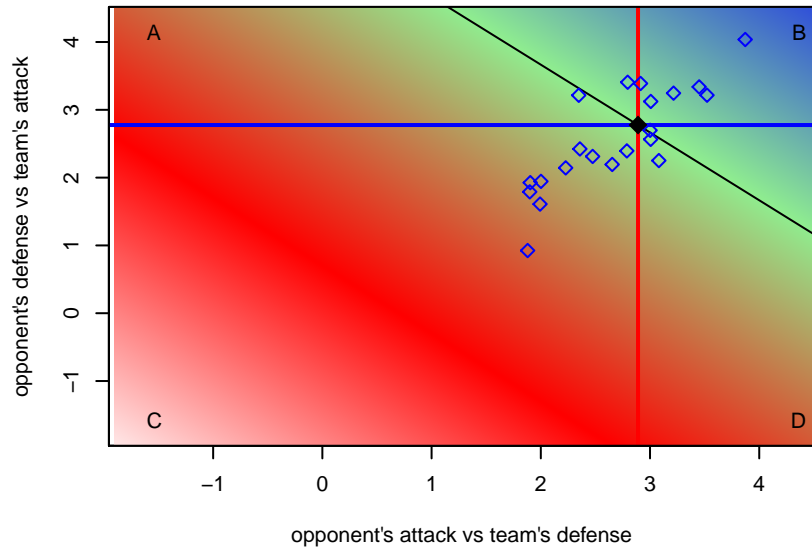

**Crossfire OR United ECNL G00**  
 Dots are actual minus expected GF (blue circles) and GA (red triangles).  
 Blue line is smoothed change in attack strength. Red is smoothed change in defense strength.

**attack and defense variance (black dot)  
relative to other teams  
and top 10 in region**

**attack and defense rating  
relative to others at age  
and all opponents in last 13 months**

**attack and defense rating  
relative to others at age  
and all opponents in last 13 months**

**Performance relative to 13 month average**

**Performance relative to 13 month average**

Distribution of opponents  
 Red = Lose zone, Blue = Win zone, Green = Even  
 Black line separates win/lose zones